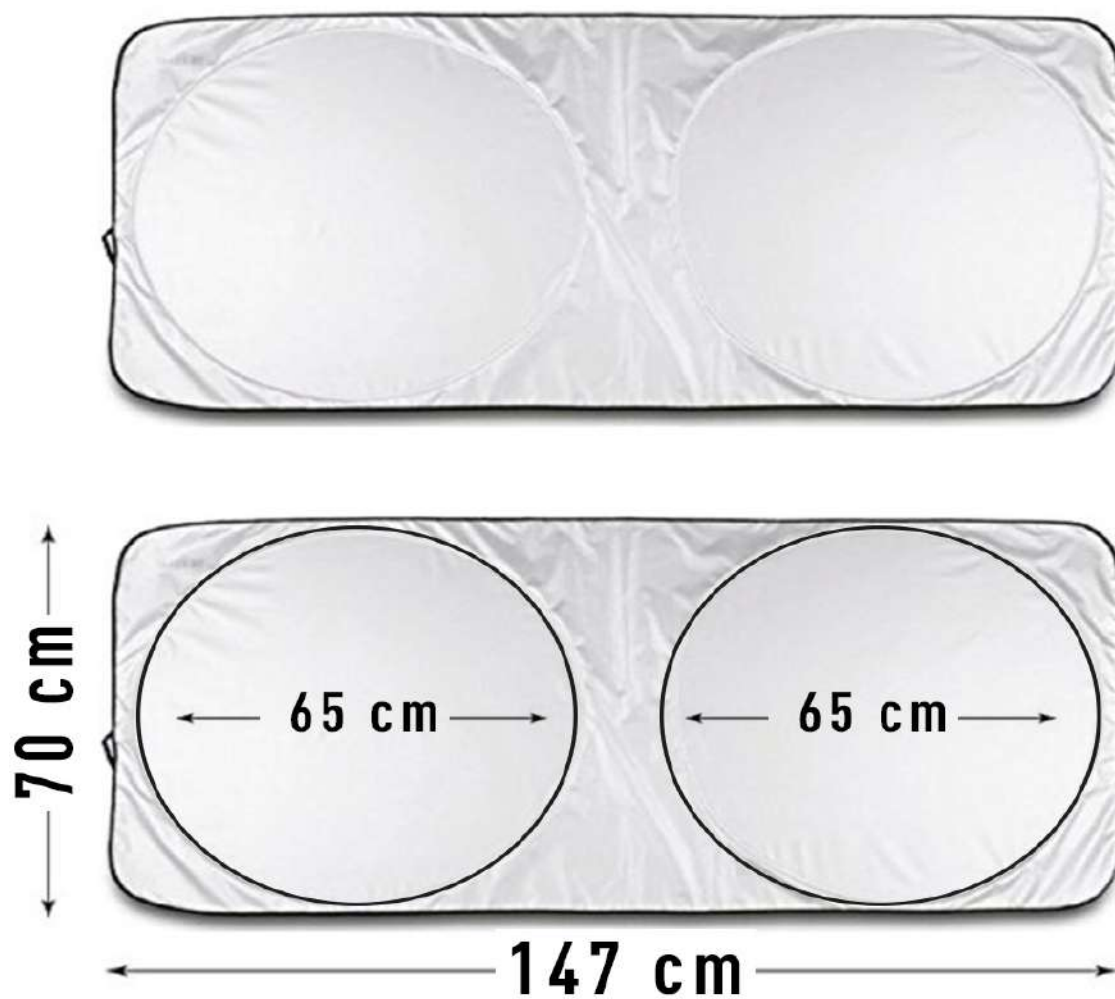

Code :Sunshade