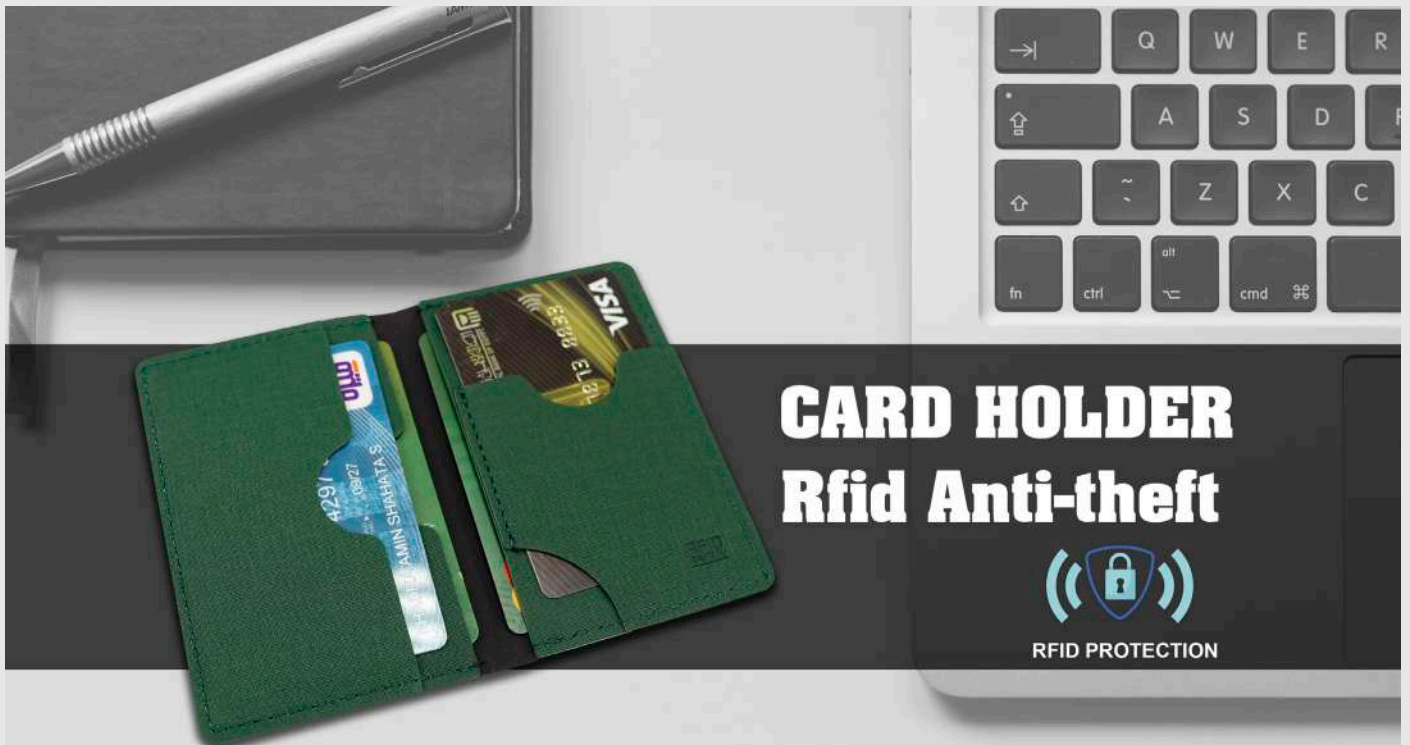

CARD HOLDER Rfid Anti-theft

Code :Ch-110

Normal Cork

F1

CARD HOLDER Rfid Anti-theft

RFID PROTECTION

Code :Ch-120-F1

This wallet includes a flexible barrier designed to block Radio Frequency identification (RFID) and helps prevent "electronic pickpocketing" of your credit card data.

CARD HOLDER Rfid Anti-theft

RFID PROTECTION

This wallet includes a flexible barrier designed to block Radio Frequency identification (RFID) and helps prevent "electronic pickpocketing" of your credit card data.