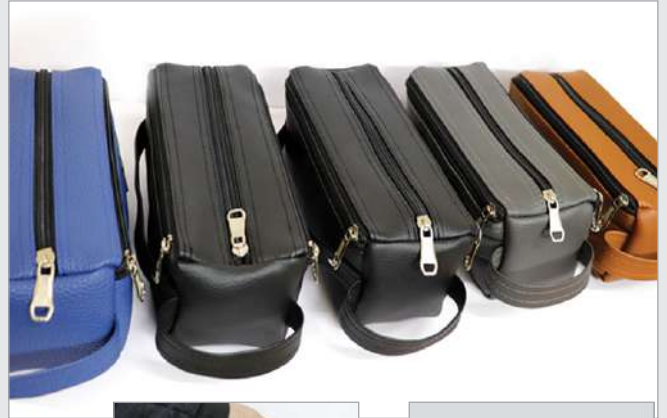

Code :16-4

Code :16-5

1.2 cm

Code :Sb1

Bag Crossbody

Code :Bag-113

Waterproof
For Travel

Men's Handbag