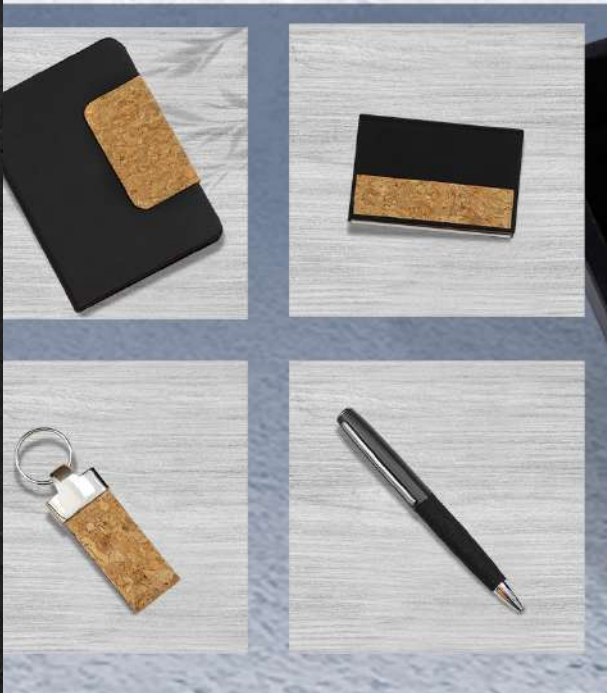

2024

Ver.2

Standard Sets Catalog

ECO-FRIENDLY GIVEAWAYS

Code : VIP-ECO-1

- vip eco half line
- nb-eco-g-17-20
- ch-eco-2030
- kc-eco-g-603
- sm-728

ECO-FRIENDLY GIVEAWAYS

Code : VIP-ECO-2